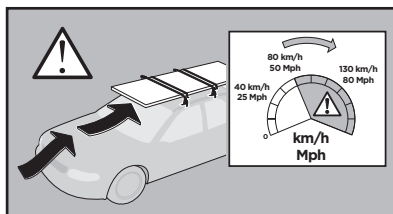

Thule XT Kit 3160

> Instructions

MAZDA CX-9, 5-dr SUV, 16-

This kit is only for vehicles with fixpoint mounting.

ISO 11154-E

183160

C.20161213
509-3160-01

Bring your life
thule.com